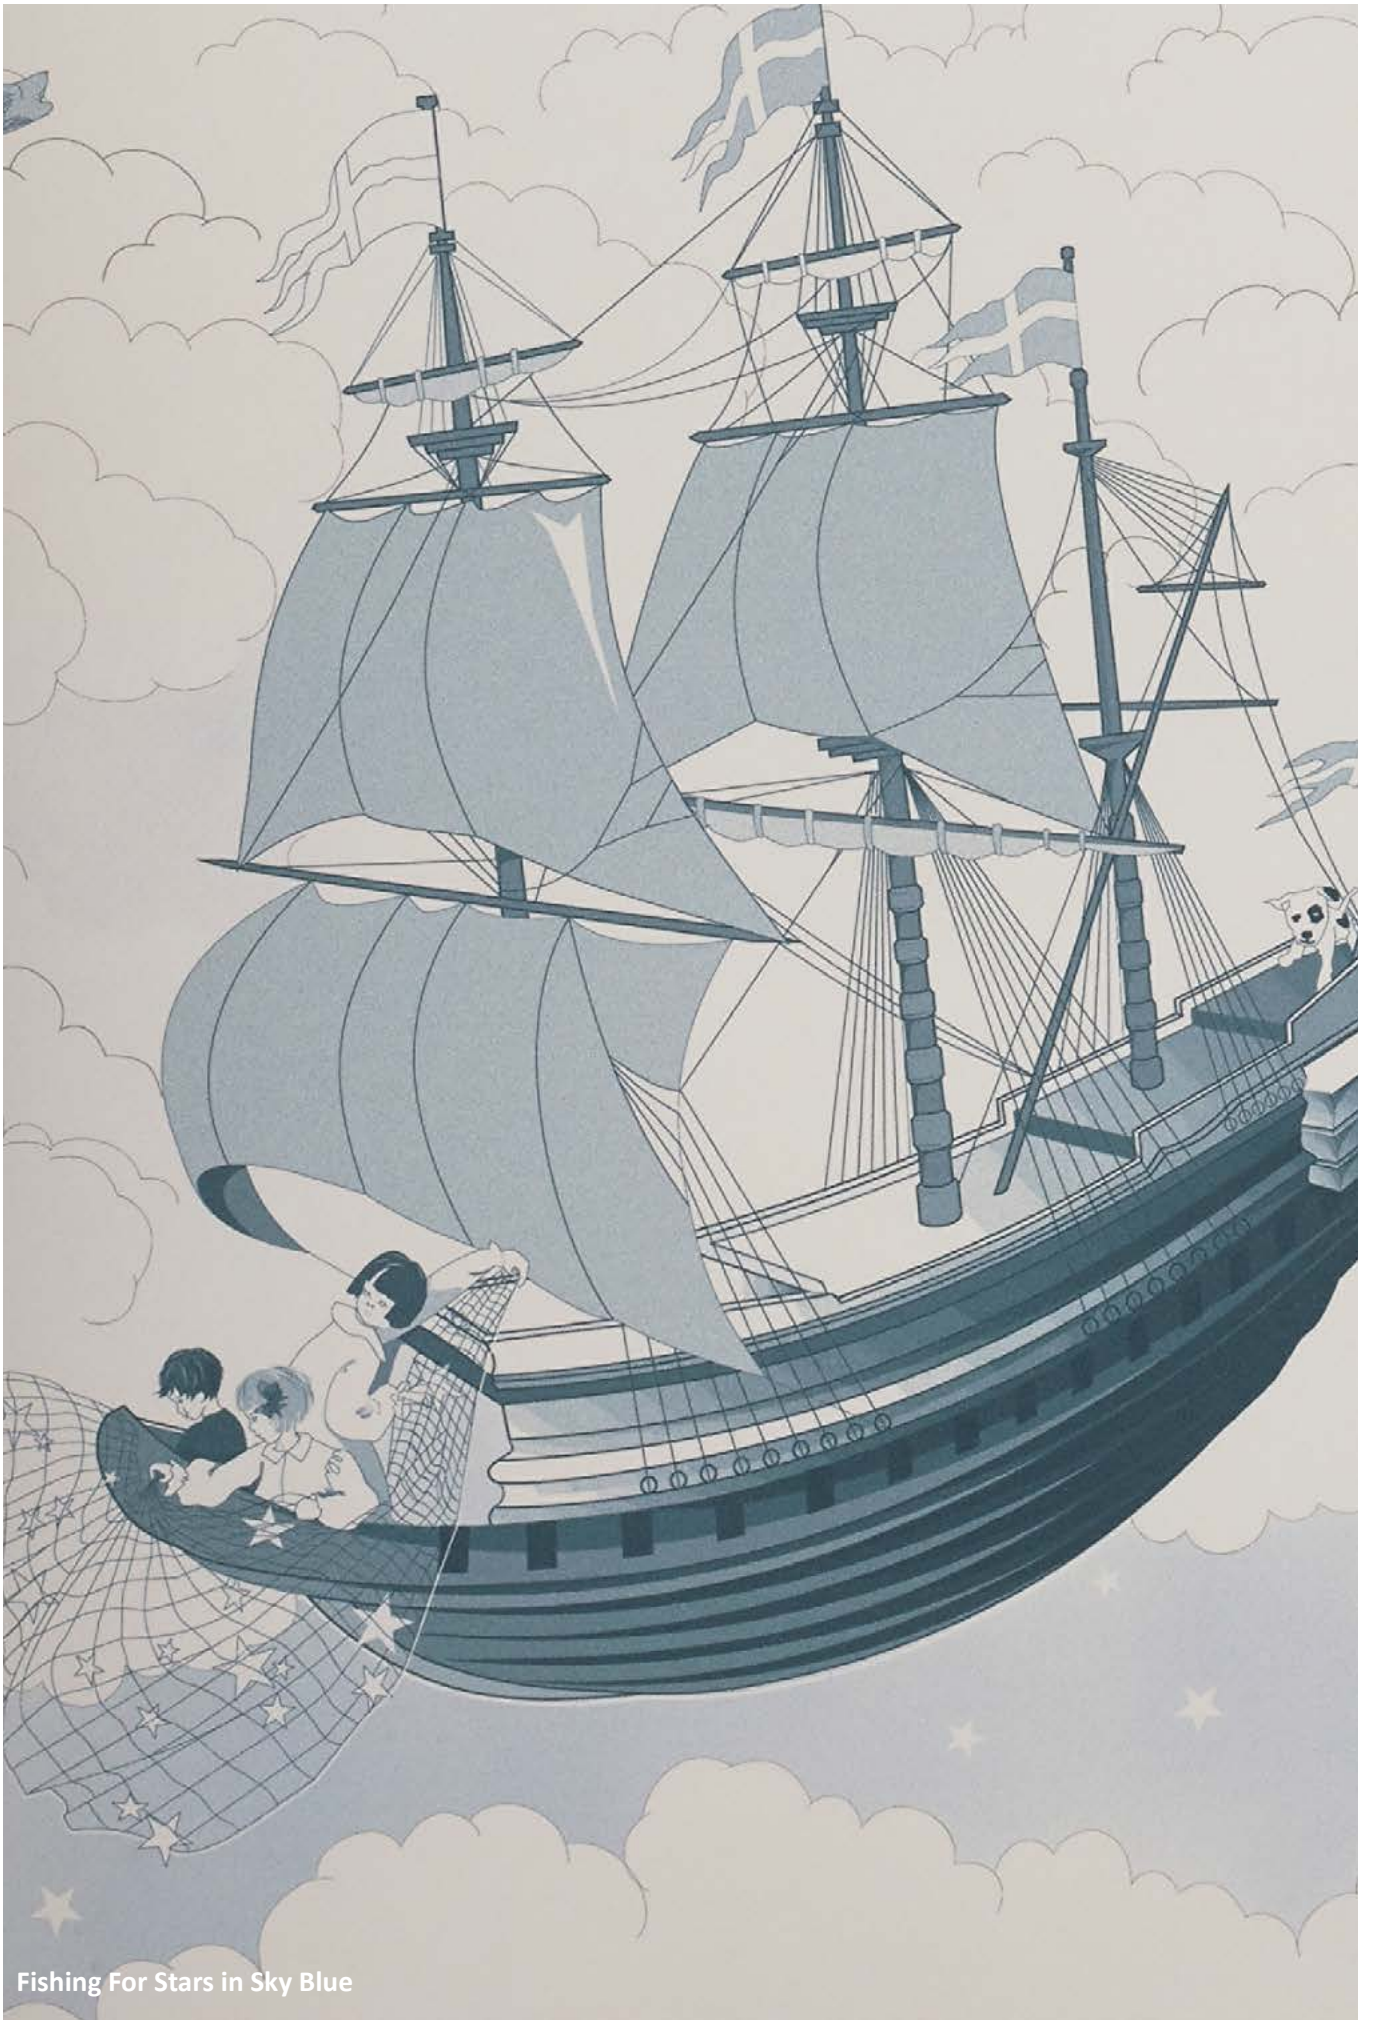

Fishing For Stars in Sky Blue