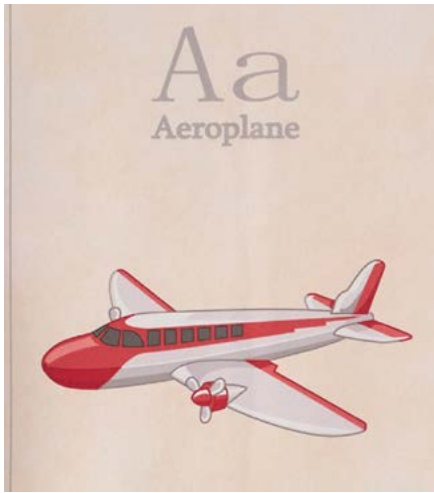

A timeless statement design telling the story of the magic of the forest, suitable to use in any room from living rooms, nurseries, to kid's rooms, even bathrooms.

Alphabet Boarder

Colour: Various (Soft Hues)